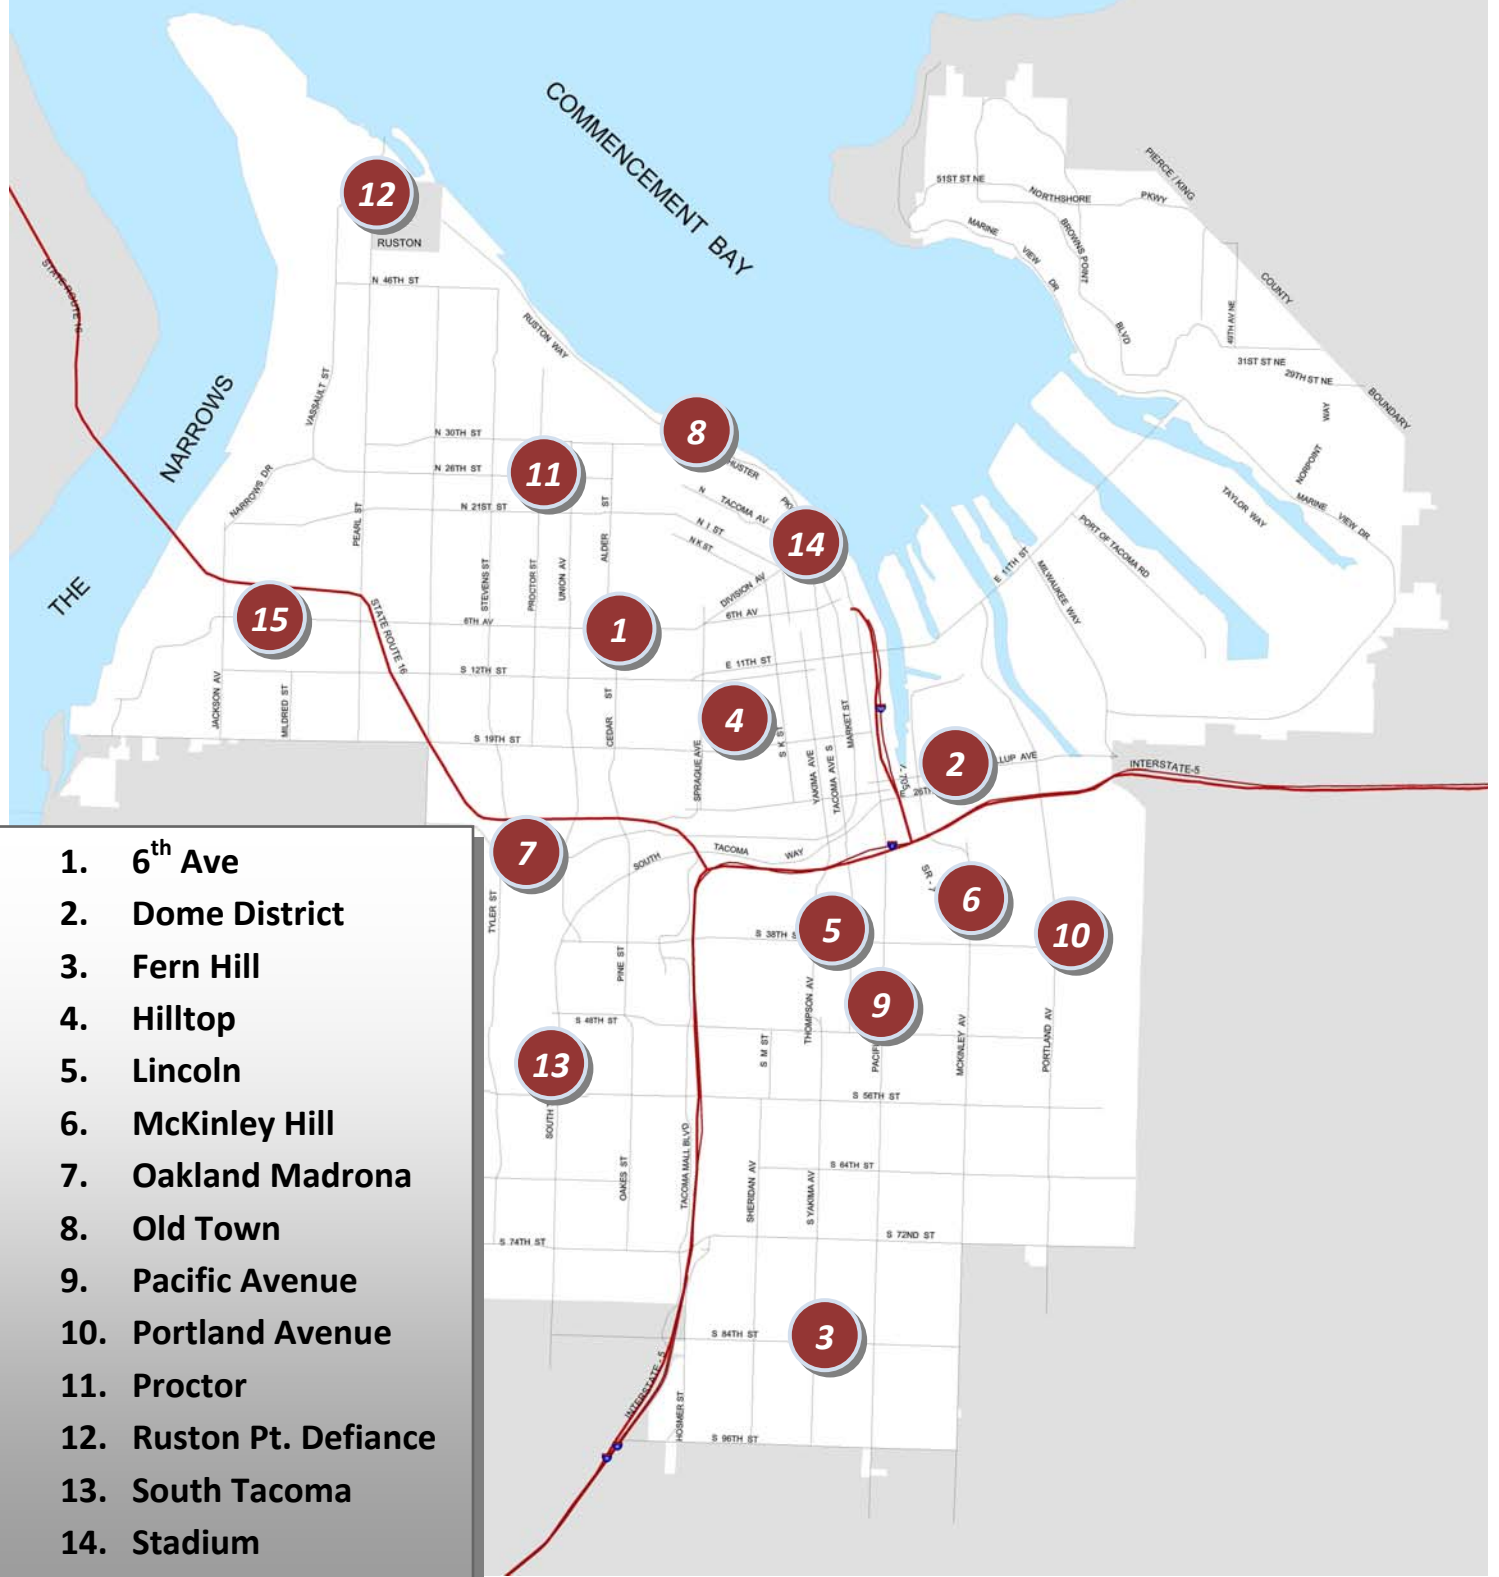

Tacoma's Neighborhood Business Districts

1. 6th Ave
2. Dome District
3. Fern Hill
4. Hilltop
5. Lincoln
6. McKinley Hill
7. Oakland Madrona
8. Old Town
9. Pacific Avenue
10. Portland Avenue
11. Proctor
12. Ruston Pt. Defiance
13. South Tacoma
14. Stadium
15. Tacoma Narrows